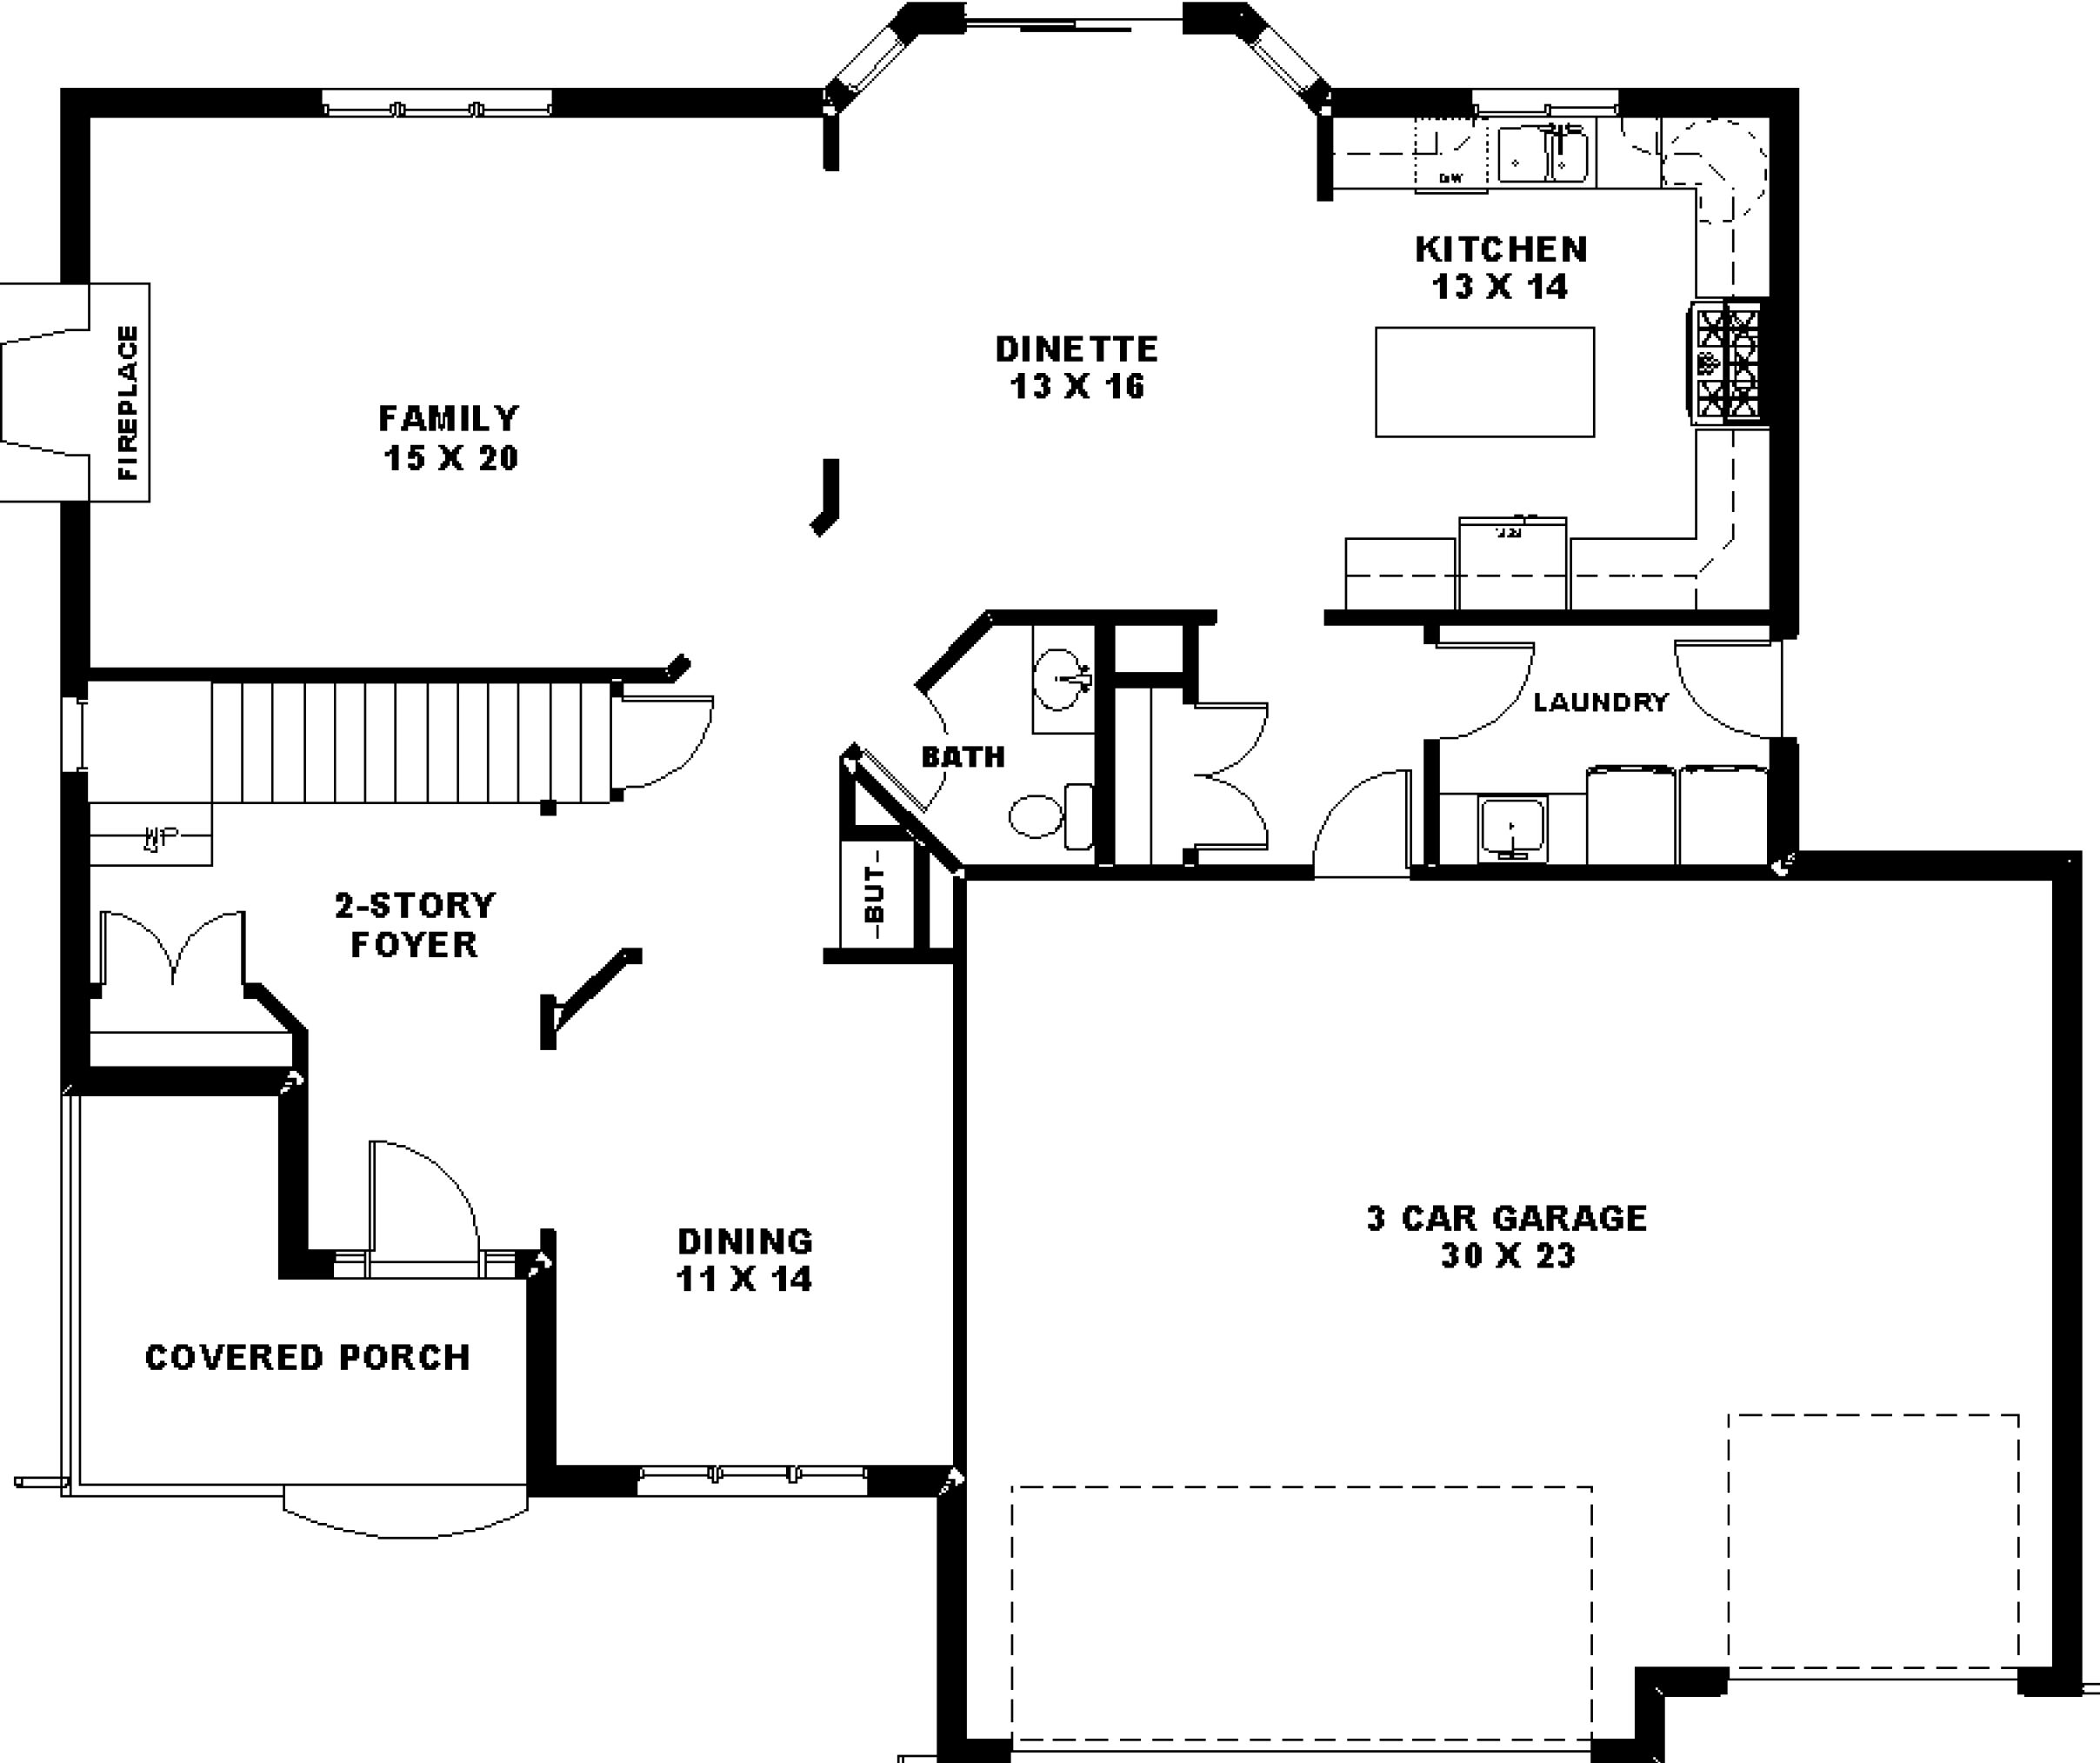

# The Fenway

**The Fenway:** 2,900 sq. ft.

This beautiful two-story home emphasizes luxury inside and out. The majestic two-story foyer welcomes you and your guests. From the covered front porch to the spacious island kitchen, this home is quickly becoming our most requested home!

Flaherty's policy of continual improvement in architectural design and construction considerations requires that the dimensions shown are subject to minor variations. The renderings are an artist's conception and the actual homes may be modified in construction to suit interior, exterior and site considerations. Illustrations may not reflect current exterior features. Please refer to plans and specifications in the sales office for current details. Prices are subject to change without notice.

© Copyright 2008 Flaherty Builders/Developers

FIREPLACE

FAMILY  
15 X 20

DINETTE  
13 X 16

KITCHEN  
13 X 14

LAUNDRY

BATH

2-STORY  
FOYER

-BUT-

DINING  
11 X 14

3 CAR GARAGE  
30 X 23

COVERED PORCH