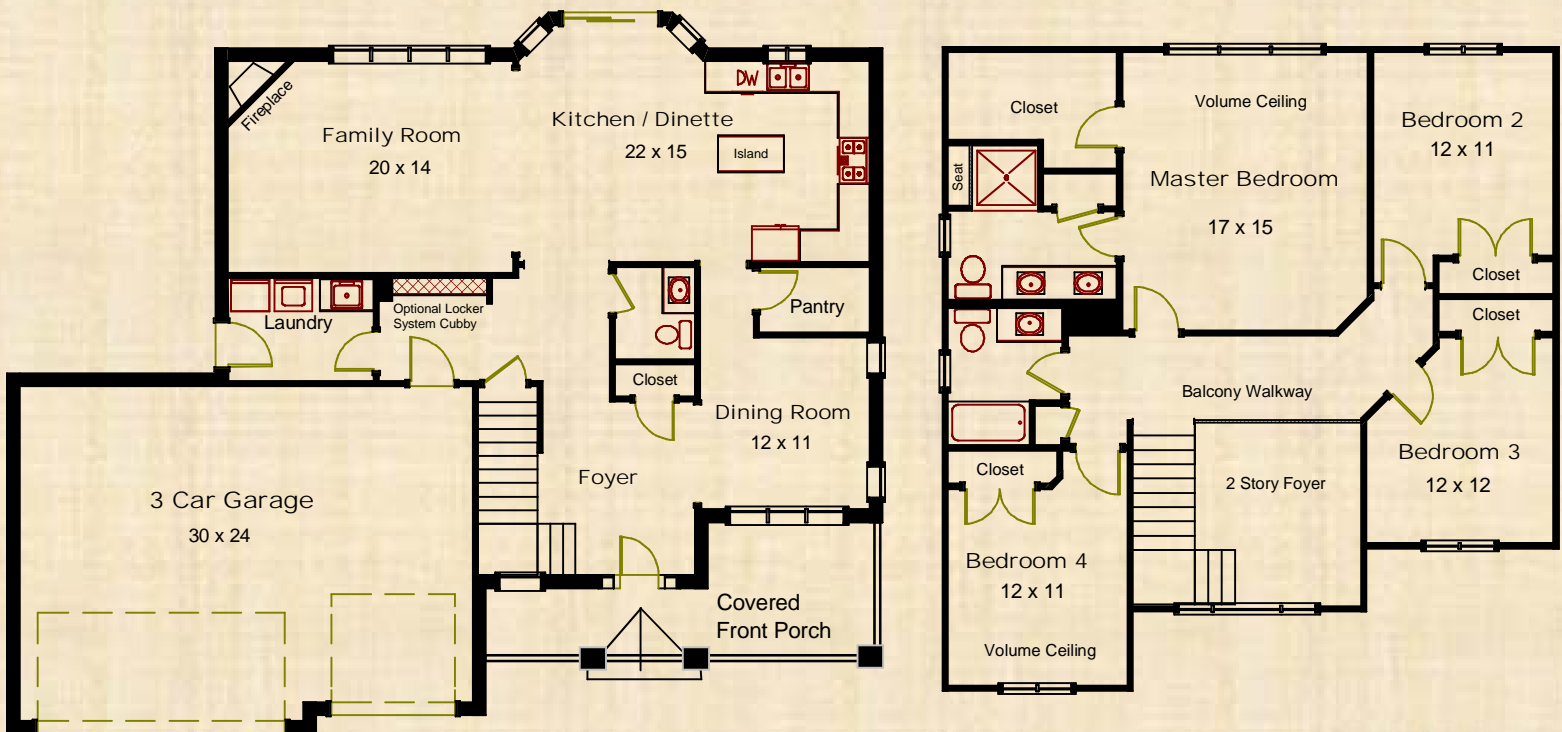

Starting at 2,400 Square Feet

# THE COLIN

Flaherty's policy of continual improvement in architectural design and construction considerations requires that the dimensions and features shown are subject to minor variations. The renderings are a designer's conception and the actual homes may be modified in construction to suit interior, exterior, and site considerations. The illustrations may not reflect current standard features of home. Please refer to the sales center for home and site plans, specification limitations and options. Prices are subject to change without notice.