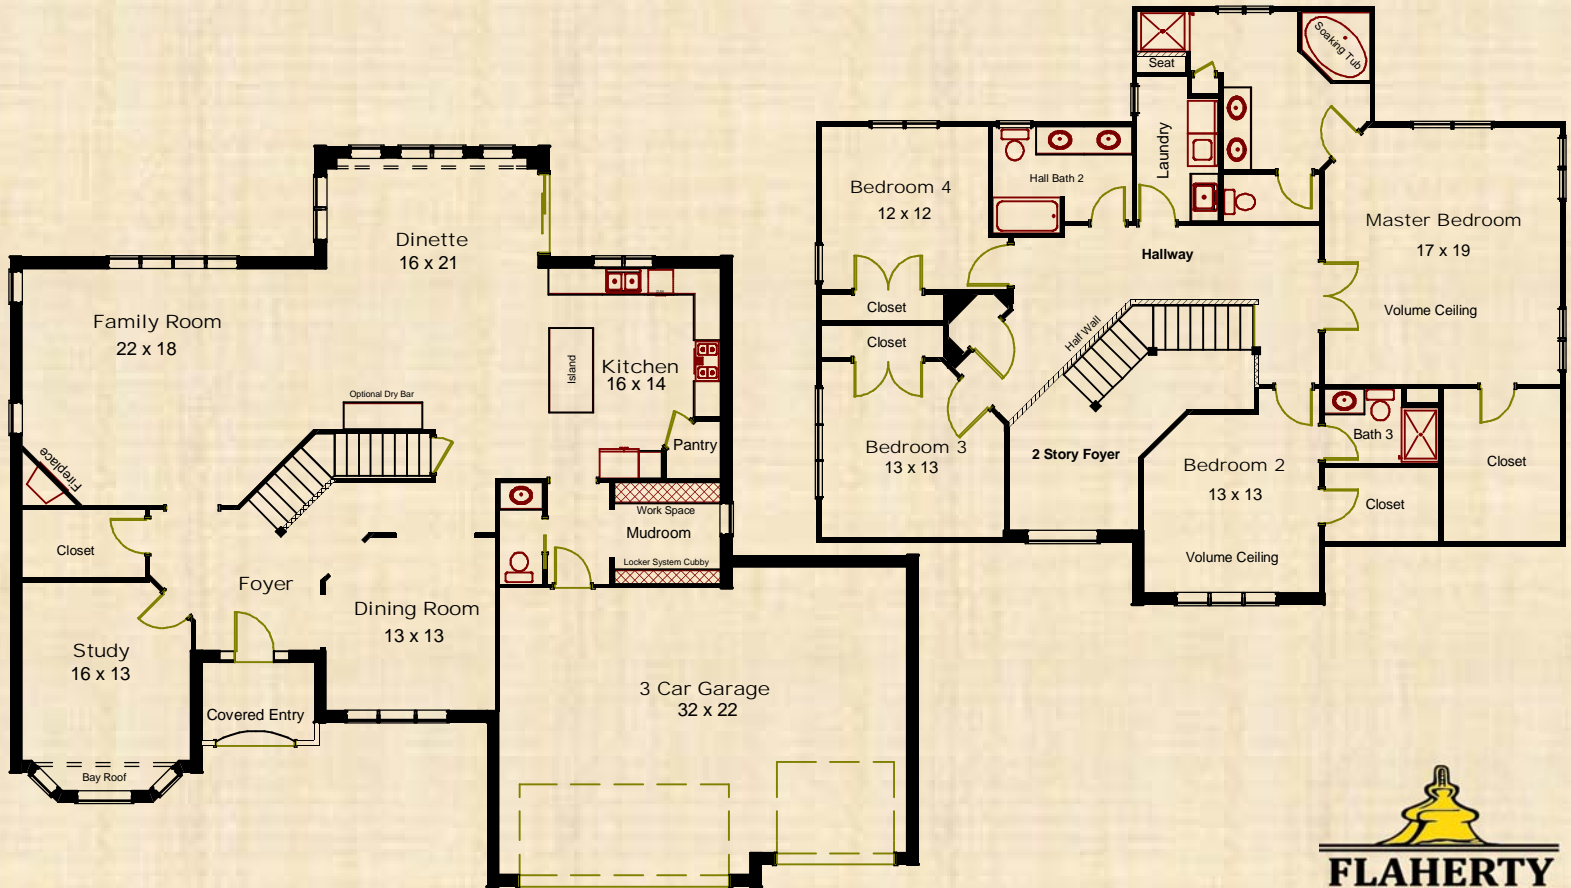

Starting at 3,700 Square Feet

THE ERIN 2000

Flaherty's policy of continual improvement in architectural design and construction considerations requires that the dimensions and features shown are subject to minor variations. The renderings are a designer's conception and the actual homes may be modified in construction to suit interior, exterior, and site considerations. The illustrations may not reflect current standard features of home. Please refer to the sales center for home and site plans, specification limitations and options. Prices are subject to change without notice.