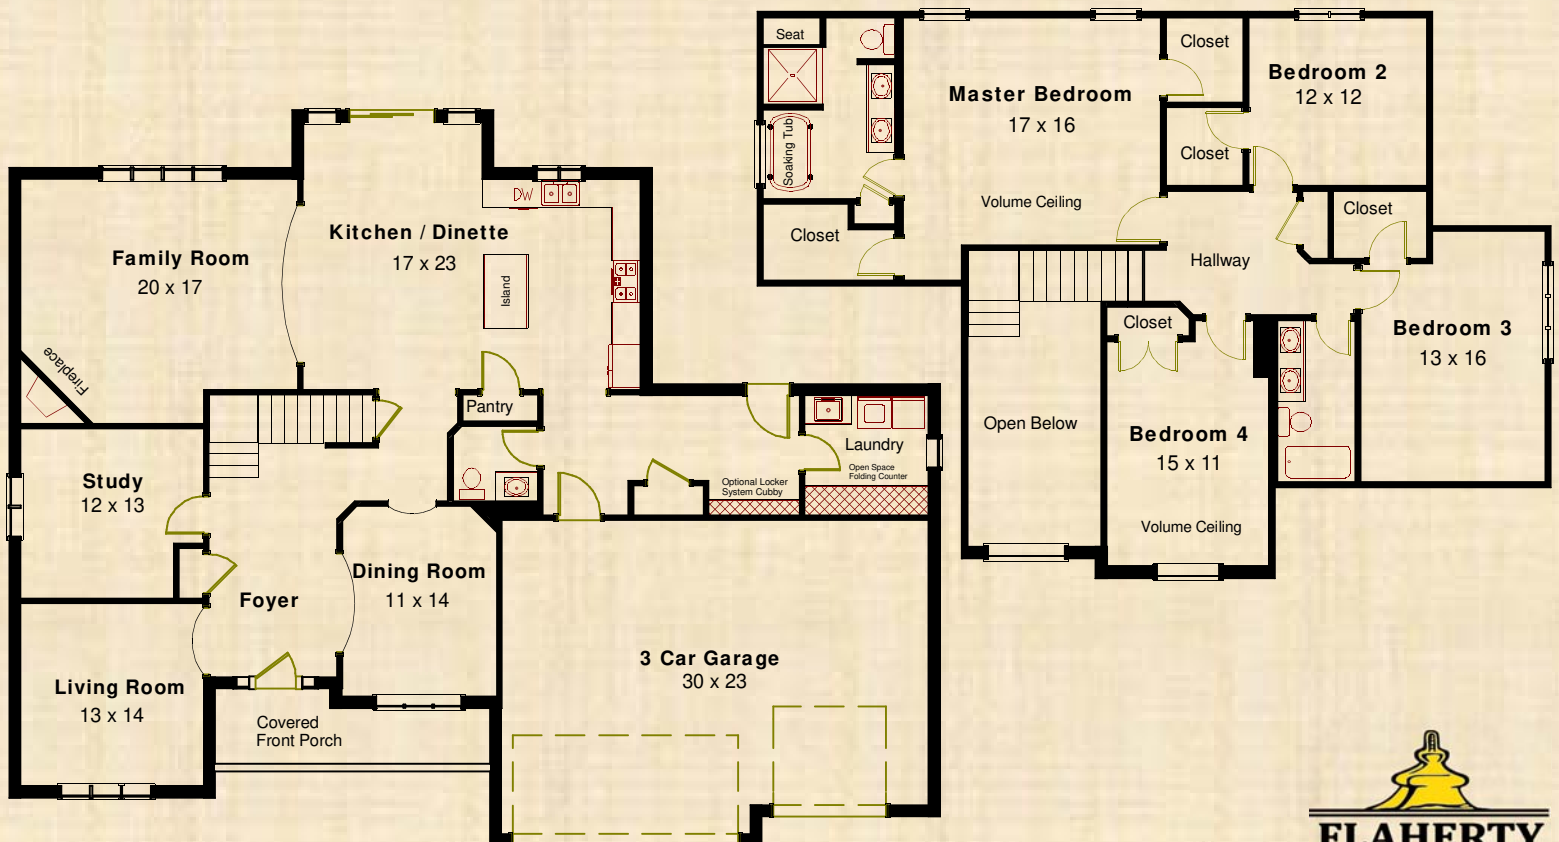

Starting at 3,300 Square Feet

THE IAN 2000

Flaherty's policy of continual improvement in architectural design and construction considerations requires that the dimensions and features shown are subject to minor variations. The renderings are a designer's conception and the actual homes may be modified in construction to suit interior, exterior, and site considerations. The illustrations may not reflect current standard features of home. Please refer to the sales center for home and site plans, specification limitations and options. Prices are subject to change without notice.