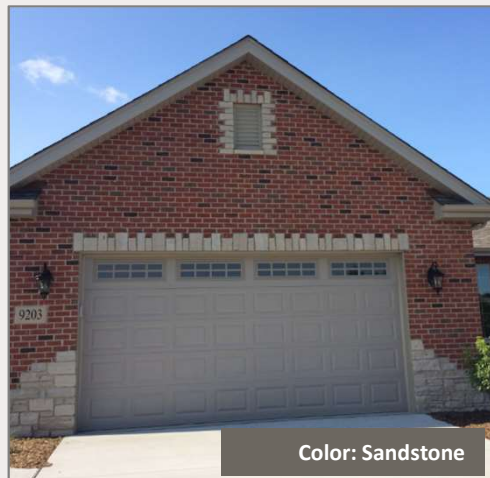

Color: Sandstone