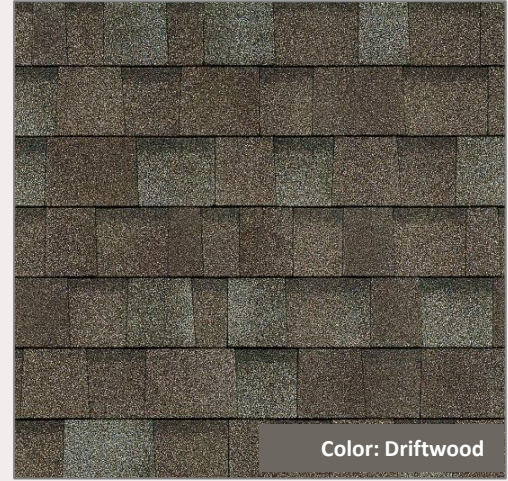

ABBEY WOODS – UNIT 25

EXTERIOR SELECTIONS

Brick Facade

Color: Remington

Stone Facade

Color: Fon Du Lac Country Squire

Oakridge Pro Shingles

Color: Driftwood

Lap Siding

Color: Desert Sand

Jeld-Wen Casement Windows

Color: Desert Sand

Jeld-Wen Designer Door

Color: Desert Sand

Schlage Door Lever

Color: Oil Rubbed Bronze

Color: Backdrop

Stair Landing Light

Color: 2-Toned

Backsplash and Fireplace Tile

Color: Southside

Sherwin Williams Paint

Color: Alpaca

1st Floor Window & Door Pediments