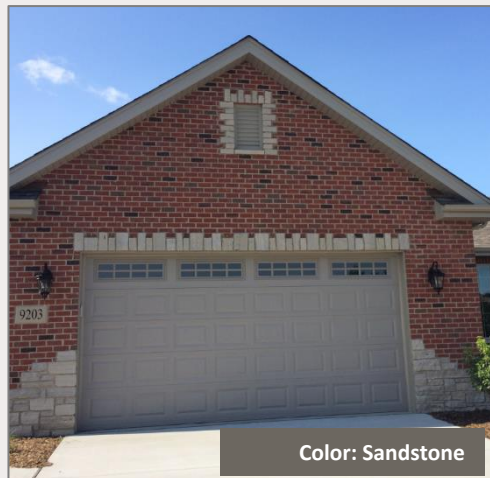

Carriage House Garage Door

Color: Sandstone